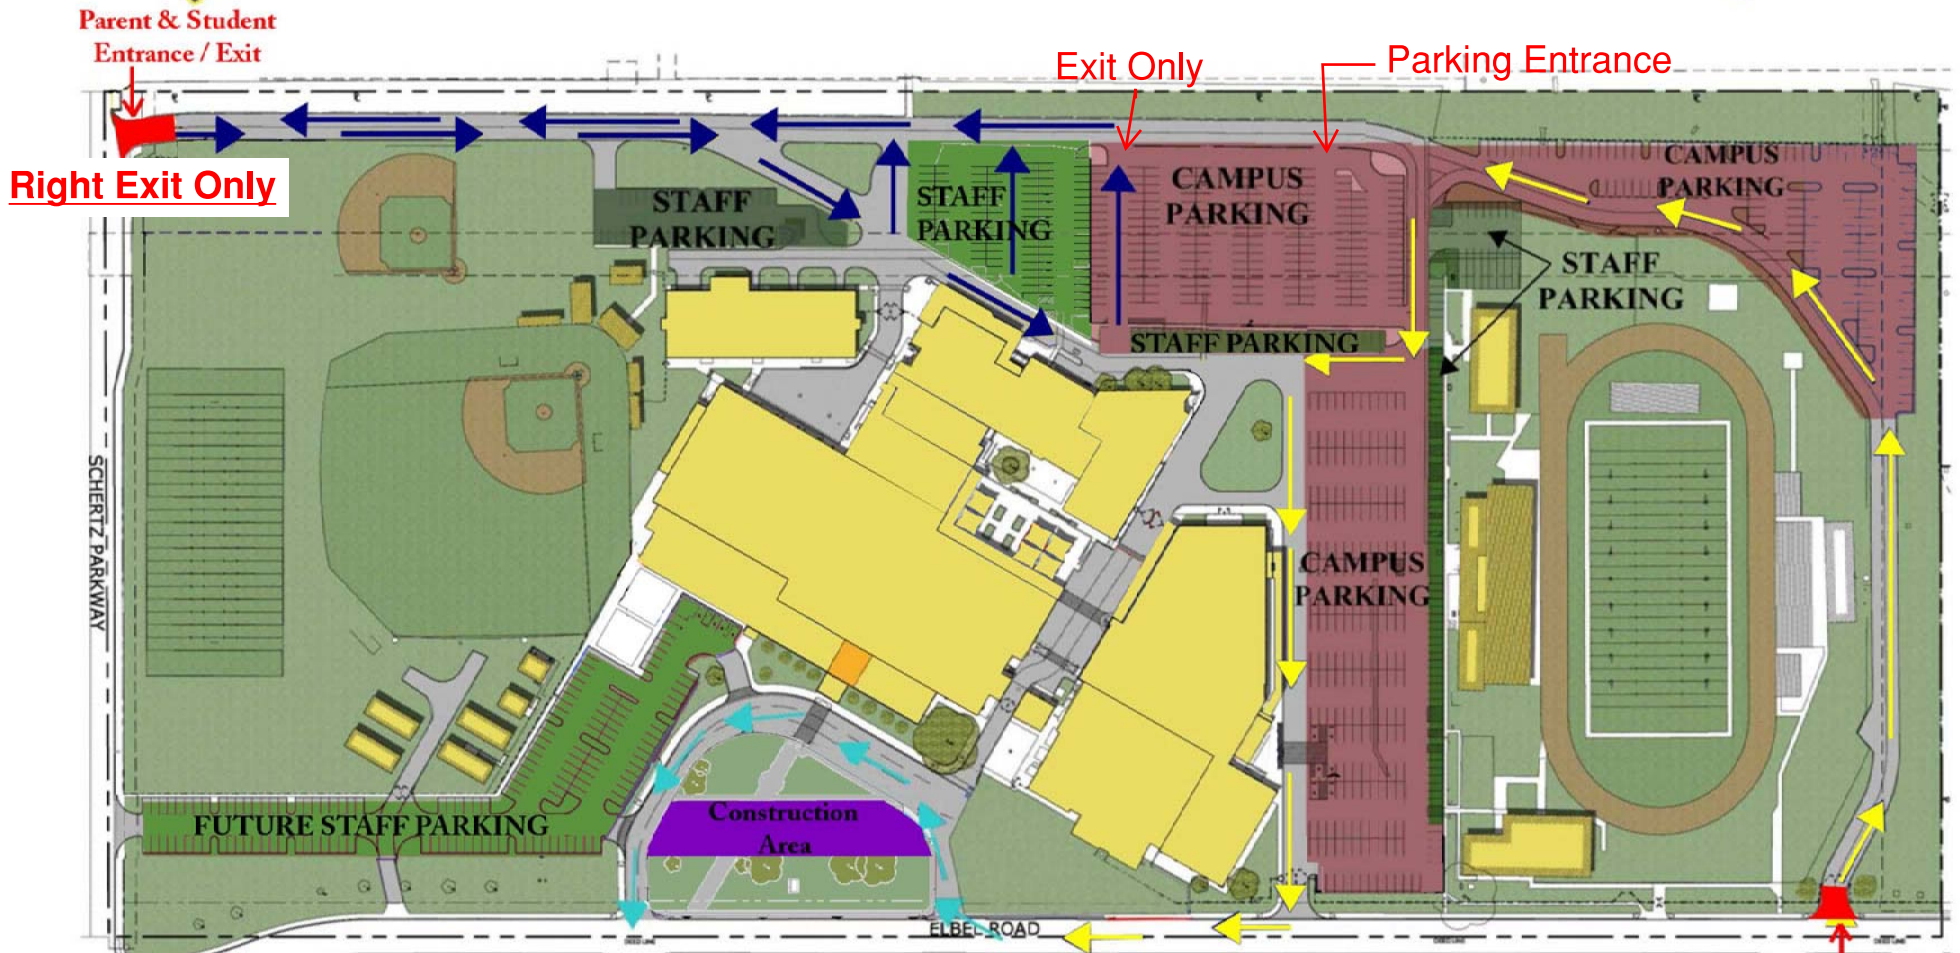

SAMUEL CLEMENS HIGH SCHOOL PARKING & TRAFFIC PLAN

Please Turn Right When Exiting The Campus To Help Alleviate Traffic Issues

Right Exit Only

Exit Only

Parking Entrance

Student & Bus Entrance / Exit

Right Exit Only

Campus Parking at Shelton Athletic Complex

NO STUDENT OR STAFF PARKING AT LIBRARY OR YMCA VIOLATORS WILL BE TICKETED

Site Legend			
	Campus Parking		Parent/ Student Route
	Staff Parking		Bus Route/Parking
	Construction Area		Accessible Bus Route
	Visitor Check-In		Student Entry / Exit