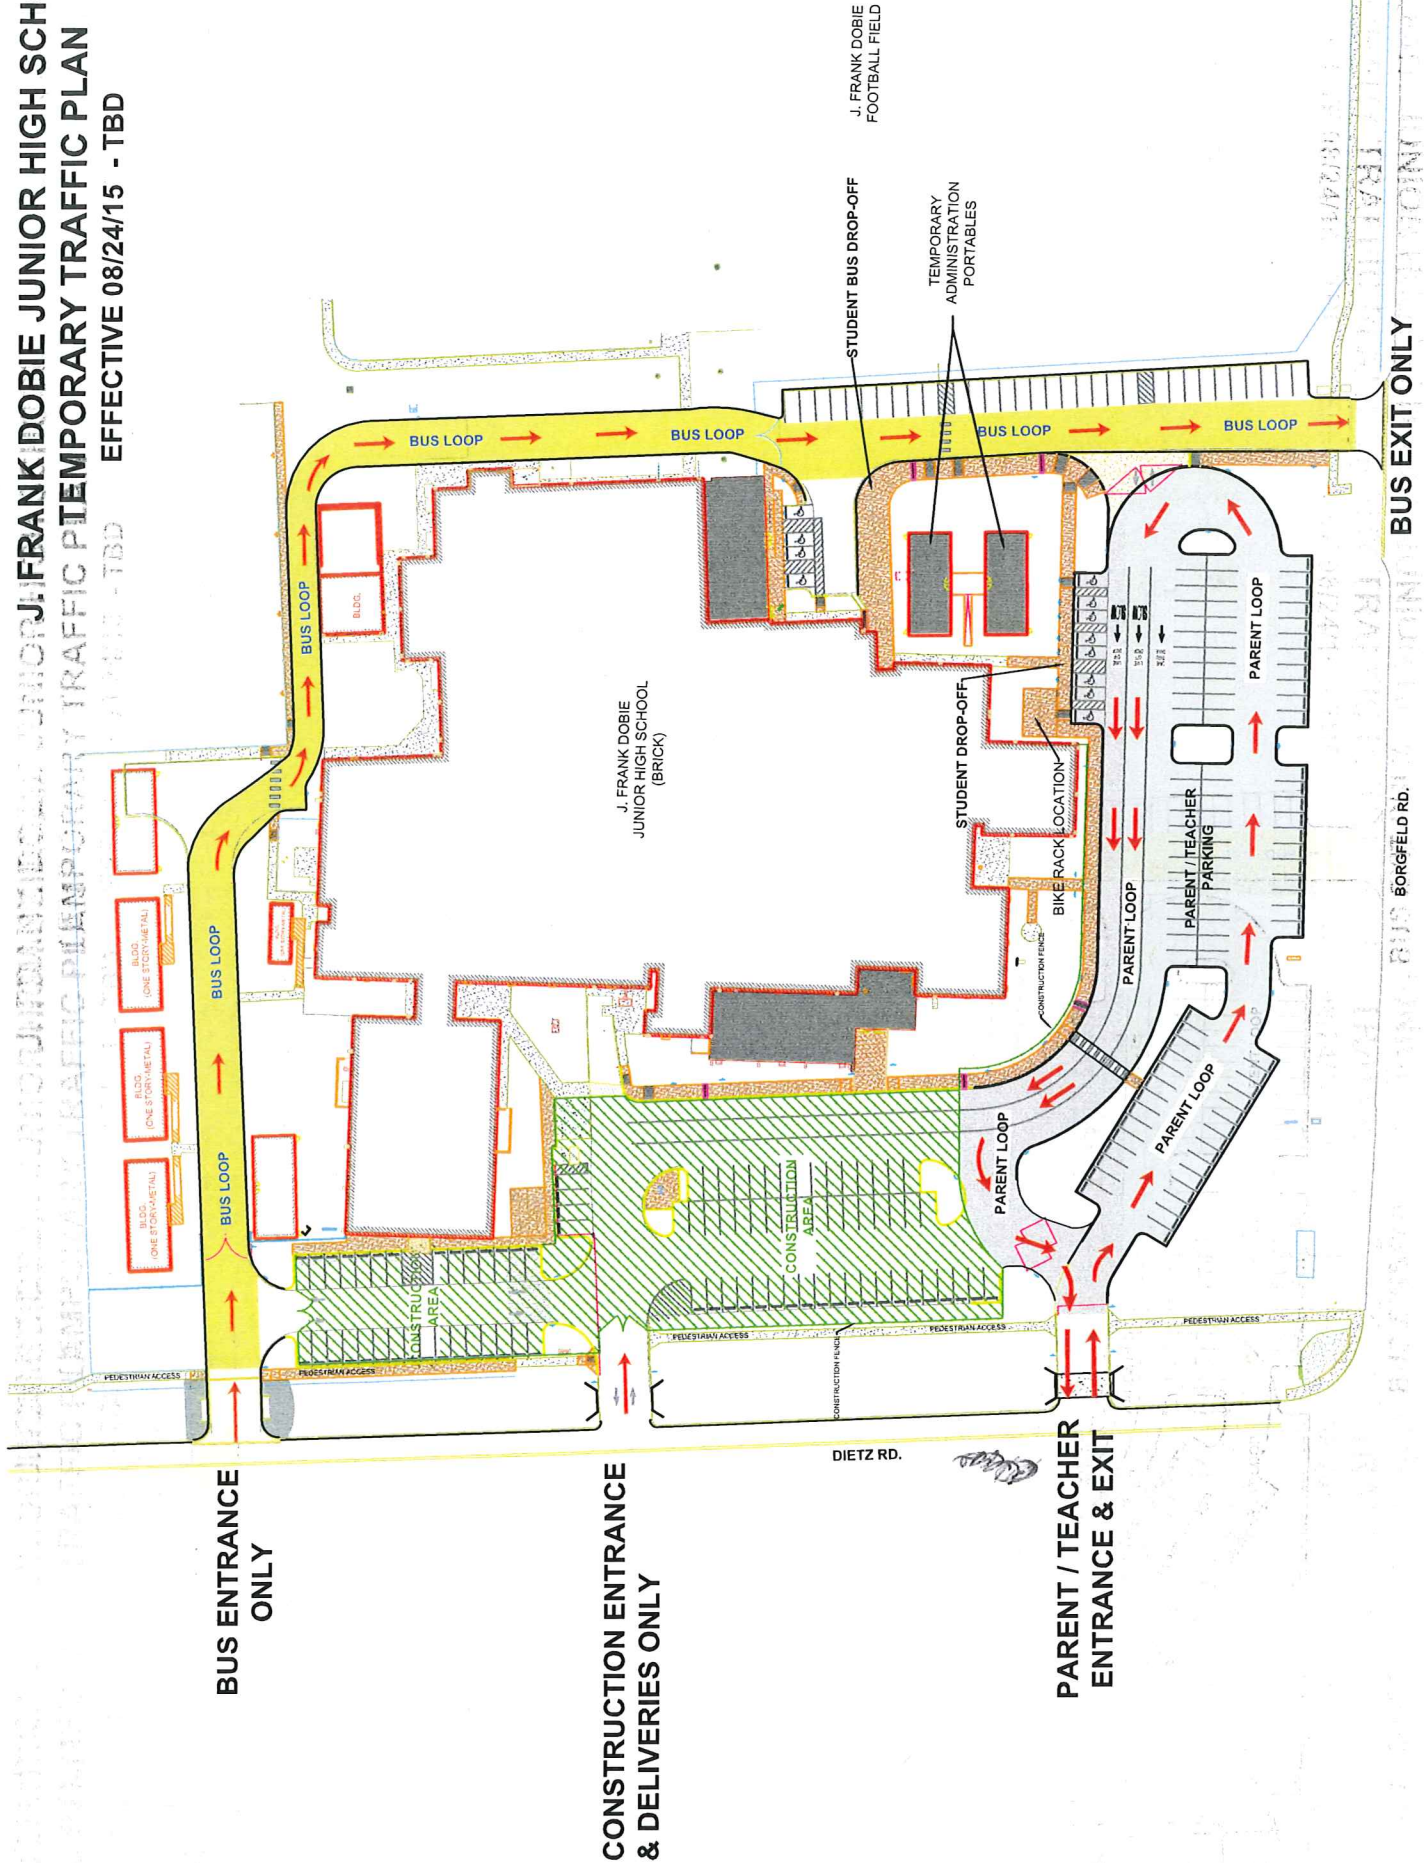

J. FRANK DOBIE JUNIOR HIGH SCHOOL TEMPORARY TRAFFIC PLAN

EFFECTIVE 08/24/15 - TBD

BUS ENTRANCE ONLY

CONSTRUCTION ENTRANCE & DELIVERIES ONLY

PARENT / TEACHER ENTRANCE & EXIT

DIETZ RD.

BORGFIELD RD.

BUS EXIT ONLY